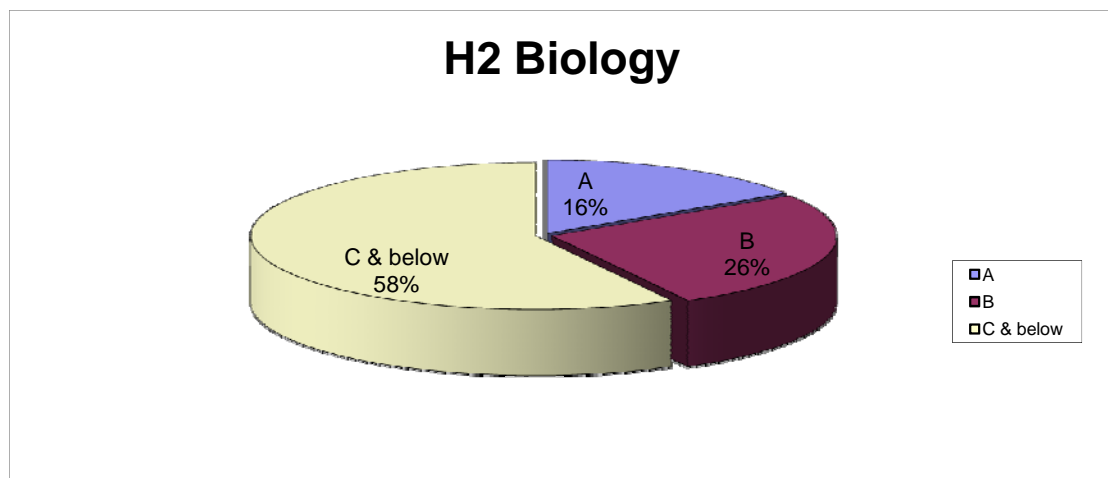

'A' LEVELS RESULTS 2010

Once again, we congratulate all our students for their good performance, and we wish them all the best for their future endeavours!

Name	School	Date joined	Branch	Before	After
ABHINAV RATAN MOHAN	RJC	7/11/09	NOVENA	S	A
SYUKRI OMAR BIN TALIB	MJC	11/4/10	PARKWAY	U	A
LIU JIAWEN	RJC	11/4/10	PARKWAY	D	A
CHENG YI SHI	AJC	10/9/09	NOVENA	B	B
SEET SHIYING	RJC	25/9/09	NOVENA	C	B
MARCUS THE ZHENG YUAN-TWINS	CJC	1/8/09	NOVENA	D	B
FARHA GAZNAVI	TPJC	1/8/10	PARKWAY	D	B
JAMES LEE CHENG HONG	MJC	29/8/10	PARKWAY	U	B
JOESHUA LIM ZHE JIE	SAJC	2/5/09	NOVENA	U	C
GOH SI HUI	RJC	2/5/09	NOVENA	S	C
MICHELLE CHOO YING YING	JJC	2/6/10	NOVENA	E	C
RENEE THONG SHU FERN	CJC	19/8/09	NOVENA	E	C
ISSAC ZHANG XIN CHEN	IJC	25/4/10	PARKWAY	S	C
NUR SHIREN RISHYANI	SRJC	1/6/10	PARKWAY	B	C
REYMOND EDLIN	SRJC	14/6/10	PARKWAY	E	C
RACHEL PANG	AJC	30/9/09	NOVENA	C	C
EUGENE PEH CHEONG SENG	SAJC	14/10/09	NOVENA	D	C
GAYATHRI D/O SOUNDARAJAN	SRJC	11/7/10	PARKWAY	U	D
DEBBIE TAN XUE YING	SAJC	23/6/09	NOVENA	S	D