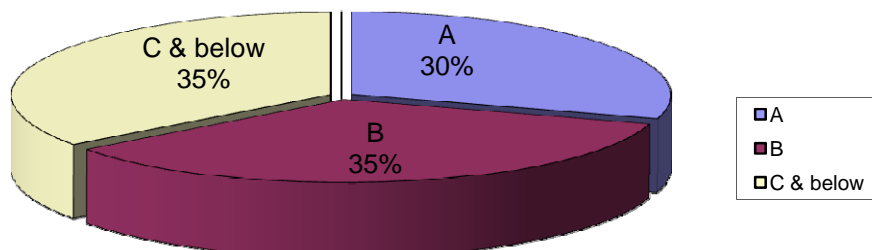

'A' LEVELS RESULTS 2010

H2 Chemistry

Once again, we congratulate all our students for their good performance, and we wish them all the best for their future endeavours!

Name	School	Date joined	Branch	Before	After
LEXUS THE ZHENG DONG	CJC	1/8/09	NOVENA	S	A
BRIAN LUKE KOK CHEE KHUN	CJC	9/10/10	NOVENA	S	A
FERRIS UTAMA FALINAN	HCI	24/7/09	NOVENA	D	A
CLAYTON WONG TZE HOW	TJC	22/8/09	PARKWAY	E	A
WONG WEI QUAN	TJC	27/2/10	PARKWAY	E	A
JAMES LIM CHENG HONG	MJC	29/8/10	PARKWAY	D	A
DARREN LOW ZHI-YANG	CJC	1/8/09	PARKWAY	B	A
KWEK JUN YIN	MJC	28/3/09	PARKWAY	E	A
TIM YEOW YU QUAN	MJC	14/11/09	PARKWAY	U	A
KELVIN RICHARD	TJC	3/4/10	PARKWAY	E	A
KOH YU HAN	HCI	7/11/09	NOVENA	B	A
JUSTINA CHIANG WEI CHING	NYJC	16/01/10	NOVENA	S	B
CHAN JIA JUN	JJC	16/1/09	NOVENA	S	B
KWAN HAN YANG	CJC	12/4/09	NOVENA	B	B
PAULA TAY	CJC	28/1/09	NOVENA	B	B
QUEK ZHEN JIE	CJC	18/2/10	NOVENA	B	B
BRIAN WONG JUN XIONG	CJC	18/2/10	NOVENA	S	B
TRISH ELLEN YEO SHANWEN	NJC	2/5/10	NOVENA	D	B
BYRAN TSUI WEI WERN	RJC	7/9/09	NOVENA	B	B
CHARISSA TEO WEN QI	MJC	13/3/10	PARKWAY	D	B
SZE MAN	MJC	25/7/09	PARKWAY	S	B
YEO TECK LIAN	MJC	18/7/09	PARKWAY	U	B
GRACE CHAN EN YING	SAJC	7/11/09	PARKWAY	B	B
KARON CHAN YUN LEI	TJC	23/5/10	PARKWAY	S	B