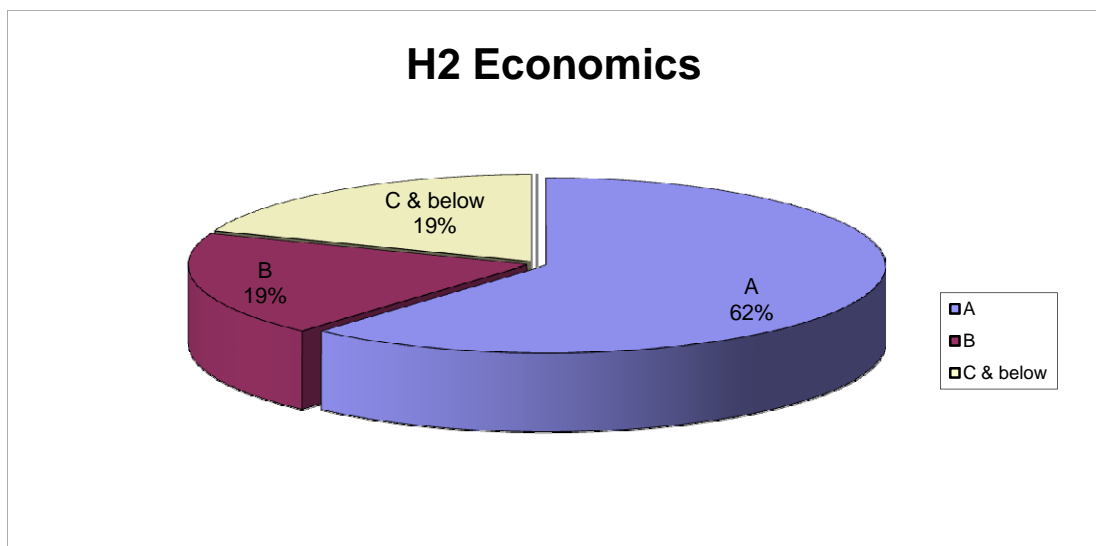

'A' LEVELS RESULTS 2010

Once again, we congratulate all our students for their good performance, and we wish them all the best for their future endeavours!

Name	School	Date joined	Branch	Before	After
JOHNATHAN KOH	RJC	8/11/09	NOVENA	E	A
JOHNATHAN SONG	RJC	17/1/10	NOVENA	U	A
PERLINE TENG WAN LING	MJC	8/11/09	NOVENA	S	A
TERENCE TANG JUN JIE	RJC	16/8/09	PARKWAY	E	A
DILYS ONG JIE XIN	DHS	7/8/09	NOVENA	E	A
RYAN LEE	TJC	12/7/09	NOVENA	C	A
SHANNON LEE	TJC	12/7/09	NOVENA	B	A
PADMA LAU HENG EE	TJC	20/3/09	NOVENA	E	A
VIDHYA S NACHAMMAI	RJC	18/8/09	NOVENA	B	A
CALISTA ADABELLE	CJC	15/8/09	NOVENA	S	A
LEE XU QI	TJC	8/11/09	NOVENA	E	A
ELIZABETH GAN	NJC	7/6/09	NOVENA	C	A
ABHINAV RATAN MOHAN	RJC	7/11/09	NOVENA	S	A
ANDREW YAP JUN HAO	TJC	11/7/09	NOVENA	A	A
MICHELLE LIM YI ZHEN	SAJC	7/6/10	NOVENA	S	A
YAP CHUN KAI	HCI	16/1/10	NOVENA	S	A
LIM JIE YAN	HCI	16/1/10	NOVENA	E	A
KIM HUTCHINSON	RJC	18/10/09	NOVENA	D	A
LOW JIA YAN	RJC	17/1/10	NOVENA	S	A
LOW BIN HAO	HCI	23/1/10	NOVENA	S	A
CHERYL TAY	HCI	23/1/10	NOVENA	S	A
TAN KOR WOONG	TJC	31/1/10	NOVENA	S	A
KIEW SU YUN	HCI	8/6/09	NOVENA	D	A
YU YUE	RJC	7/2/09	NOVENA	D	A
EMILY TAN LI CHIEN	MI	21/2/10	NOVENA	D	A