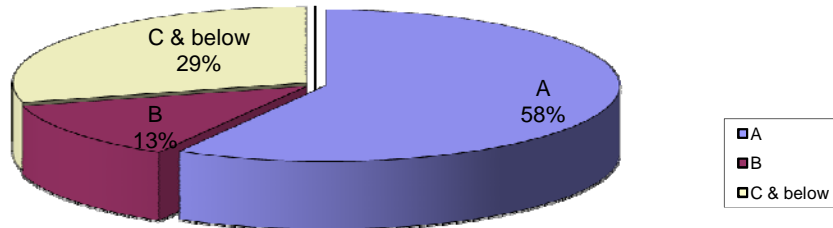

'A' LEVELS RESULTS 2010

H2 Mathematics

Once again, we congratulate all our students for their good performance, and we wish them all the best for their future endeavours!

Name	School	Date joined	Branch	Before	After
ABHINAV RATAN MOHAN	RJC	7/11/09	NOVENA	E	A
JOLENE TAY JUN YU	ACJC	25/4/09	NOVENA	A	A
KIEW SU YUN	HCI	8/6/09	NOVENA	B	A
TAY HWEE YING	NJC	15/6/10	NOVENA	A	A
CHAI CHANG YU	NJC	23/7/10	NOVENA	U	A
OLIVIA CHAN	AJC	25/7/10	NOVENA	U	A
MARCUS THE ZHENG YUAN	CJC	1/8/10	NOVENA	C	A
YEO TECK KIAN	MJC	18/7/10	PARKWAY	D	A
DARREN LOW ZHI-YANG	CJC	1/8/09	PARKWAY	B	A
KWEK JUN YIN	MJC	28/3/09	PARKWAY	A	A
SHARON SHALINI GUPTA	MJC	25/7/00	PARKWAY	C	A
REYMOND EDLIN	SRJC	14/6/10	PARKWAY	S	A
GOH ZE WEI	VJC	15/8/10	PARKWAY	S	A
BRANDON CHYE ZHI HAN	MJC	25/7/10	PARKWAY	C	A
CLARA YEO XING YA	NYJC	18/7/09	NOVENA	E	B
ZHOU YUXI	AJC	6/3/09	NOVENA	B	B
CHARISSA TEO WEN QI	MJC	13/3/10	PARKWAY	D	B
SAMUEL KOH SHUN WEN	CJC	8/8/09	NOVENA	E	C
KWAN HAN YANG	CJC	12/4/09	NOVENA	B	C
JOSHUA KIEW JIAN XING	SRJC	12/9/09	NOVENA	E	C
CHERYL SOH SHIMING	SRJC	20/2/10	PARKWAY	C	C
FENG CHENG CHENG	CJC	24/7/09	NOVENA	S	D
NUR SAKINAH BINTE ADAM	JJC	28/3/09	NOVENA	D	D