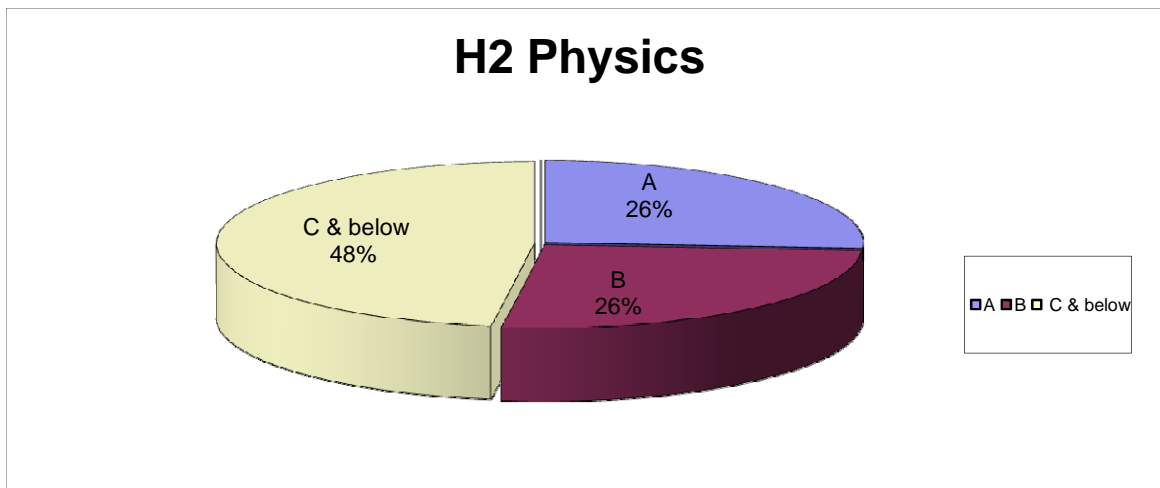

'A' LEVELS RESULTS 2010

Once again, we congratulate all our students for their good performance, and we wish them all the best for their future endeavours!

Name	School	Date joined	Branch	Before	After
CHAI CHANG YU	NYJC	23/7/09	NOVENA	U	A
LOH KIAN CHEE	YJC	18/8/09	NOVENA	E	A
YEO TECK KIAN	MJC	18/7/09	PARKWAY	E	A
JAMIE LIM JIA QI	TJC	5/9/10	PARKWAY	D	A
LEE JIN MENG	VJC	22/8/09	PARKWAY	C	A
YOONG JIA JUN	TJC	7/6/10	PARKWAY	S	A
LIM LI YI	JJC	14/4/09	NOVENA	S	B
STEVEN YUWON	AJC	24/07/09	NOVENA	U	B
CLARA YEO XING YA	NYJC	18/7/10	NOVENA	U	B
CHAN JIA JUN	JJC	16/1/10	NOVENA	U	B
ELIZABETH GAN	NJC	7/6/10	NOVENA	D	B
ZHOU YUXI	AJC	6/3/09	NOVENA	E	B
CLAYTON WONG TZE HOW	TJC	22/8/09	PARKWAY	E	B
LUCAS NG BIN SHEN	JJC	8/8/09	NOVENA	B	C
PERLINE TENG WAN LING	MJC	8/11/09	NOVENA	E	C
STELLA TAN HI XIN	JJC	03/04/10	NOVENA	D	C
ERNEST LOW JIA TENG	MJC	15/3/10	NOVENA	U	C
WOON EE LIN	TPJC	25/7/09	PARKWAY	S	C
BEATRICE HO PEI XUEN	MJC	24/1/10	PARKWAY	S	C
JUSTIN NEO GENG HAO	MJC	15/3/10	PARKWAY	U	C
AVELYN CHNG HUI LI	MJC	17/3/10	PARKWAY	S	C
WEE YAO RUI	SRJC	21/2/09	NOVENA	C	D
KWAN HAN YANG	CJC	12/4/09	NOVENA	S	D